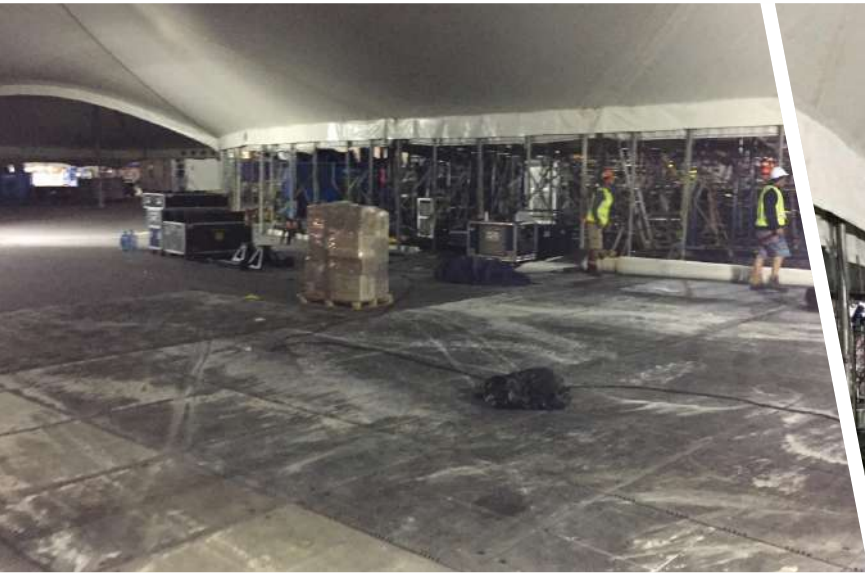

Dura-Trac is versatile enough to be used for a variety of special events. Its durable and sturdy construction allows it to withstand heavy foot traffic and equipment, ensuring a safe and secure event for all attendees.

HDPE plastic, made from 50% recycled material & 100%

Thickness

2 3/4"

Bob Dylan Concert

Cirque du Soleil

Clipsal Garage
Clipsal Children

University of South
Australia Graduation

Private Event