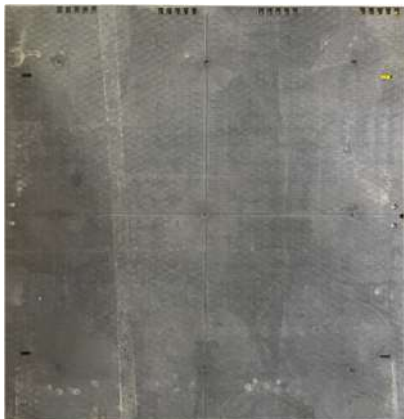

HDPE plastic, made from 50% recycled material & 100%

Thickness

2 3/4"

Bob Dylan Concert

Cirque du Soleil

Clipsal Garage
Clipsal Children

University of South
Australia Graduation

Private Event