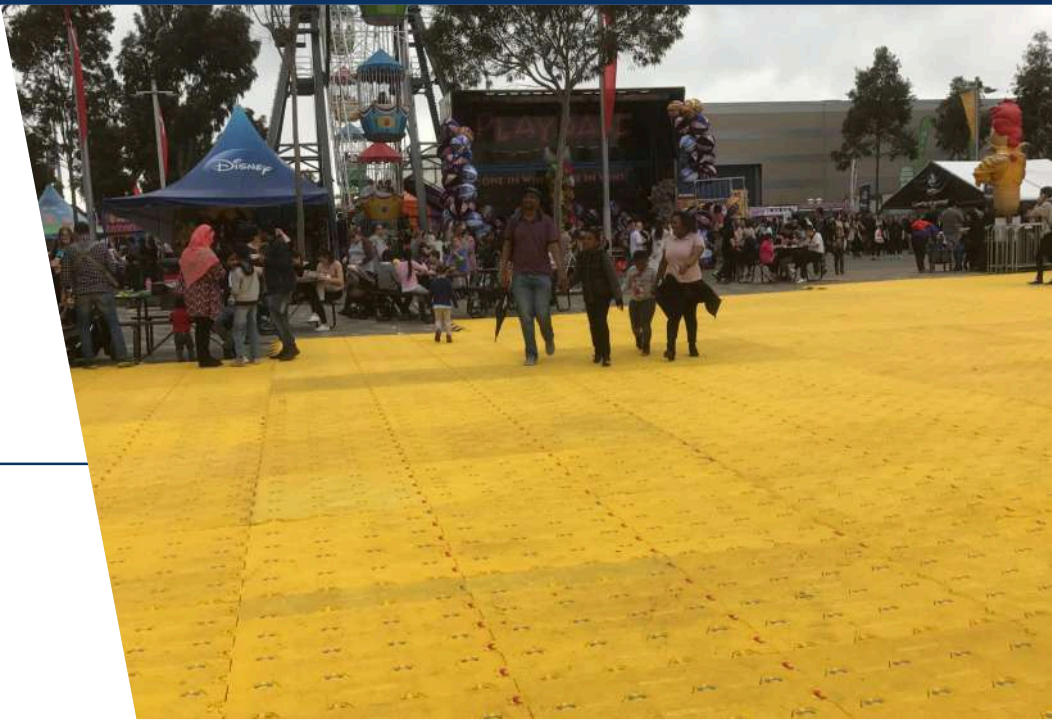

Royal Adelaide Show