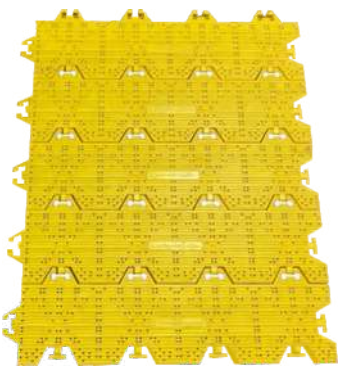

Supports the weight of forklifts, light trucks, and vehicular traffic

Versatile for indoor and outdoor applications

COLOURS AVAILABLE

Specifications

 Size	915mm x 226mm
 Weight	9.7kg / Sqm
 Thickness	34mm

 Load Capacity	80 tons / Sqm
---	---------------

 Colors	Yellow
--	--------

Supa Trak connected tiles

Supa Trak Single Tile

Ellis Park
Covid Test Site

Memorial Drive

Royal Adelaide Show

Playford City Council