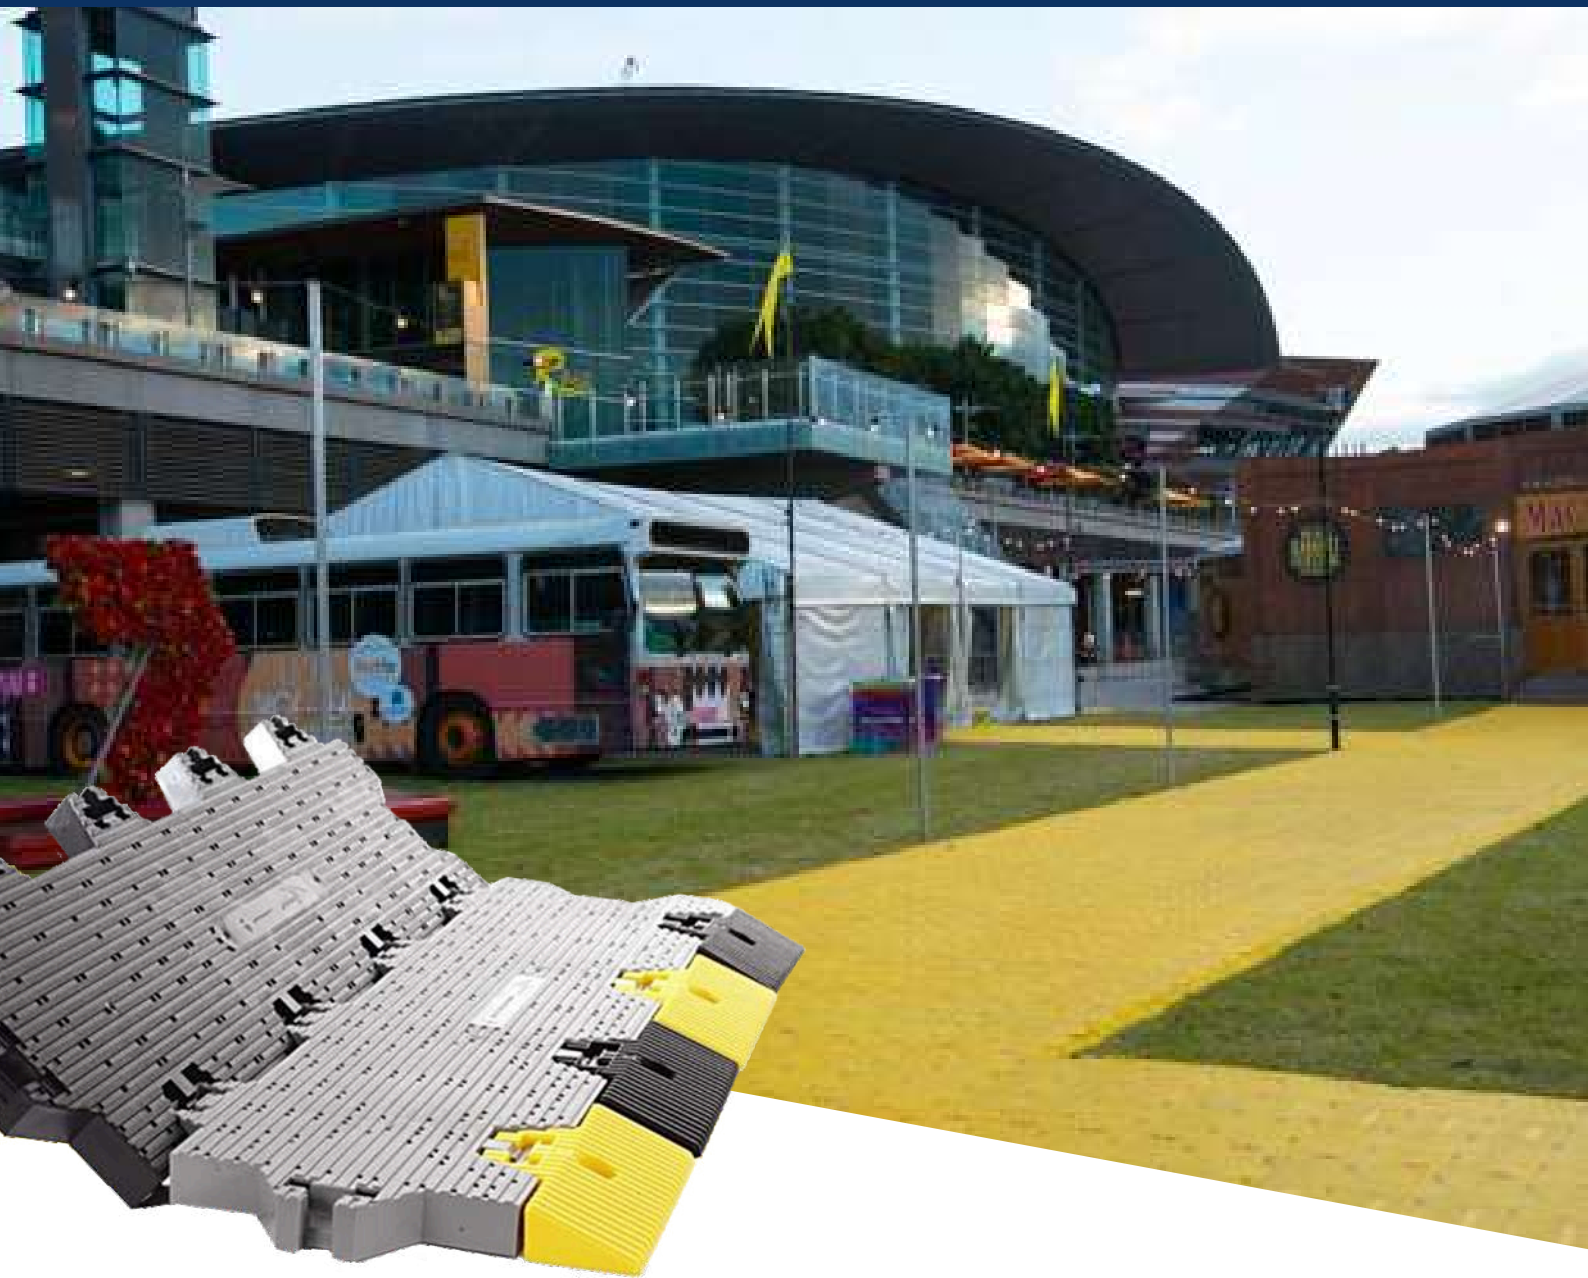

www.advancedtenttechnology.com

Your-Floor[®] **Supa Trac**

Your-Floor® Supa Trac: Robust and Lightweight Ground Protection Solution
Supa Trac is an innovative temporary flooring solution that offers both durability and a lightweight design, making it an excellent ground protection option for marquee and stadium flooring, pedestrian walkways, or any area with significant foot traffic or equipment use.

Designed to support the weight of forklifts with pneumatic tires, light trucks, and vehicular traffic, Supa Trac is an ideal choice for temporary parking and turf protection. Its unique panel design allows light, air, and water to reach the grass, preserving its health while safeguarding it from being trampled by pedestrians or vehicles. Supa Trac is suitable for use on both natural and synthetic turf, making it a versatile option for both indoor and outdoor applications.

USES

Marquee and stadium flooring

Pedestrian pathways

Temporary parking

Turf protection

Indoor and outdoor events

INDUSTRIES

Event planning and management

Transform your event space with Supa Trac's reliable and versatile ground protection solution. Contact us today to discuss your requirements and discover how Supa Trac can enhance your event experience while protecting valuable surfaces. Don't wait – elevate your event with Supa Trac!