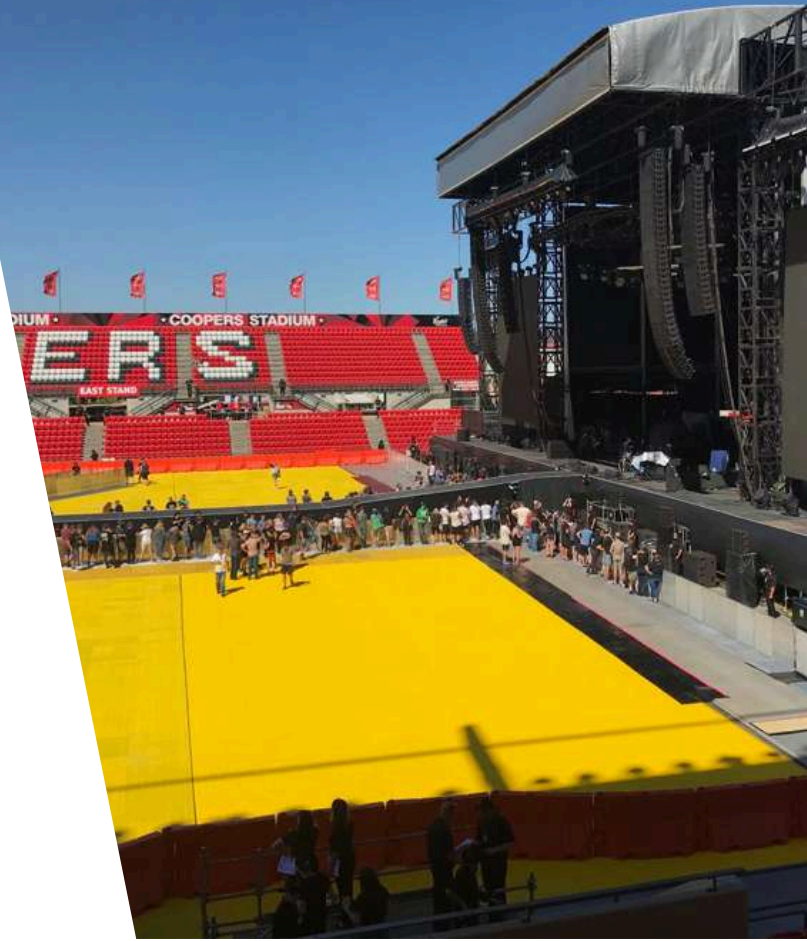

USES

Marquee and stadium flooring

Pedestrian pathways

Temporary parking

Turf protection

Indoor and outdoor events

INDUSTRIES

Event planning and management

Concerts and festivals

Sports and recreation

Construction and infrastructure

Landscaping

FEATURES

Durable and lightweight design

Suitable for both natural & synthetic turf

Allows light, air, and water to reach the grass

Supports the weight of forklifts, light trucks, and vehicular traffic

Versatile for indoor and outdoor applications