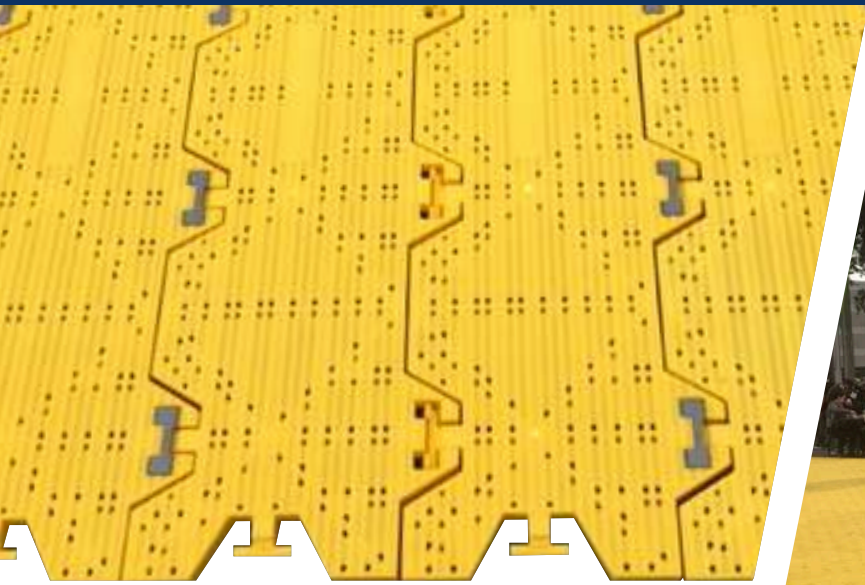

Designed to support the weight of forklifts with pneumatic tires, light trucks, and vehicular traffic, Supa Trac is an ideal choice for temporary parking and turf protection. Its unique panel design allows light, air, and water to reach the grass, preserving its health while safeguarding it from being trampled by pedestrians or vehicles. Supa Trac is suitable for use on both natural and synthetic turf, making it a versatile option for both indoor and outdoor applications.

Supports the weight of forklifts, light trucks, and vehicular traffic

Versatile for indoor and outdoor applications

COLOURS AVAILABLE

Specifications

 Size	915mm x 226mm
 Weight	9.7kg / Sqm
 Thickness	34mm