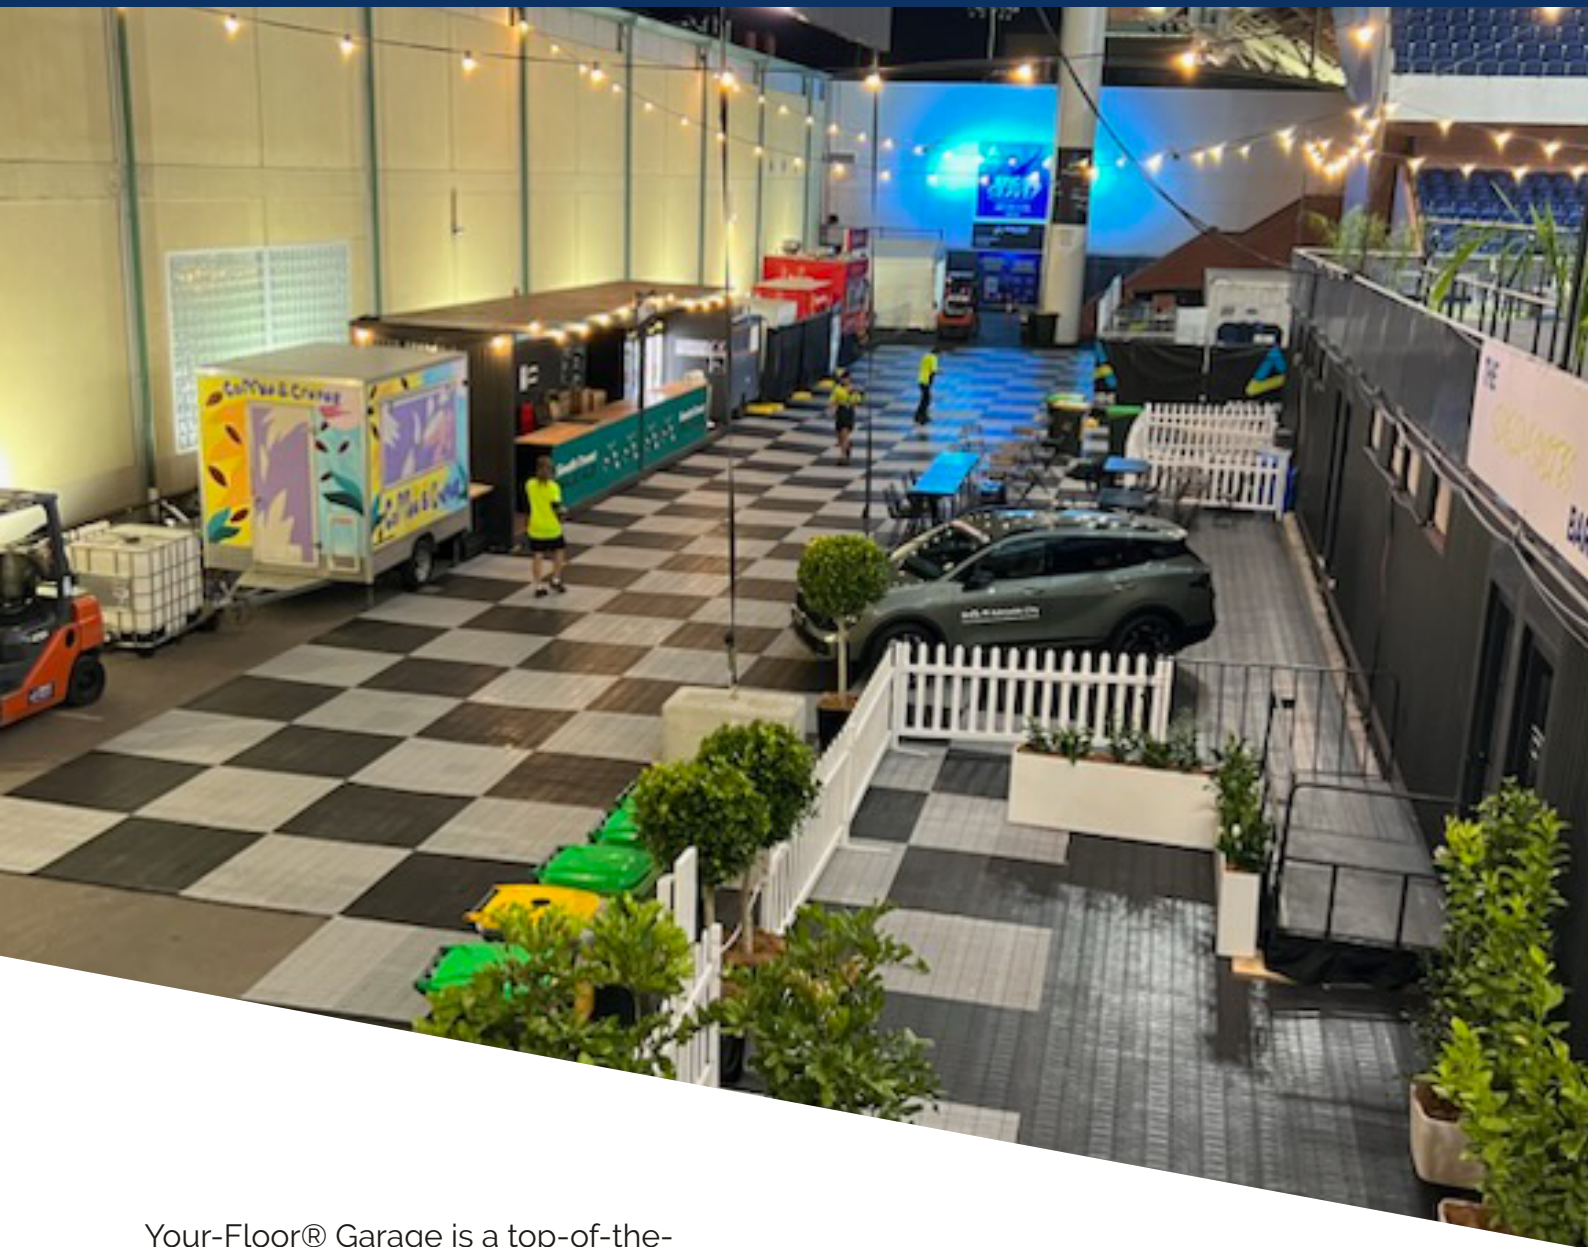

# Your-Floor<sup>®</sup> Garage

Your-Floor® Garage is a top-of-the-line portable flooring system designed specifically for motorsport racing teams and garage floors. This intelligent garage floor covering not only safeguards your floors but also offers resistance against various automotive products, including petrol, diesel, brake fluid, grease, and oils. Designed for versatility, it can be installed over dirt, grass, or any surface while easily handling the weight of trolley jacks and wheel stands. Make Your-Floor® Garage your go-to choice for a reliable and durable flooring solution.