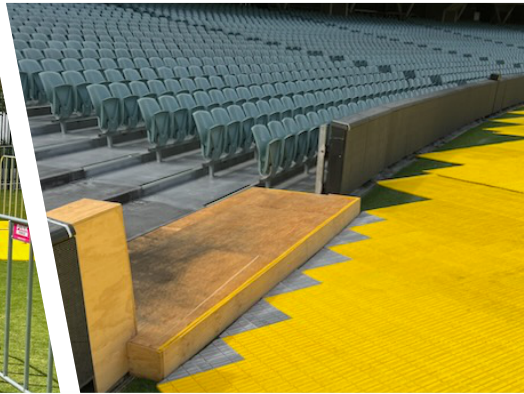

Adelaide Oval
Ed Sheeran Concert

Coppers Stadium Adelaide