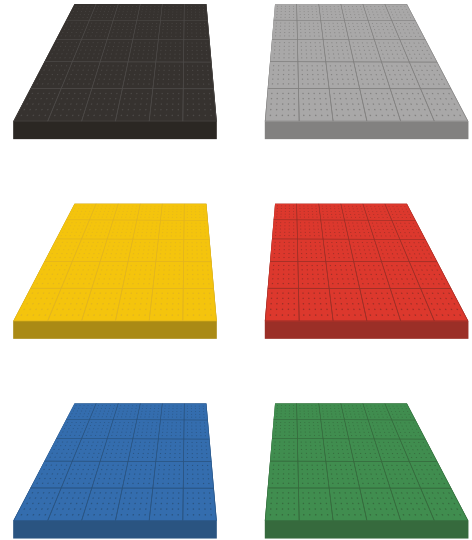

COLOURS AVAILABLE