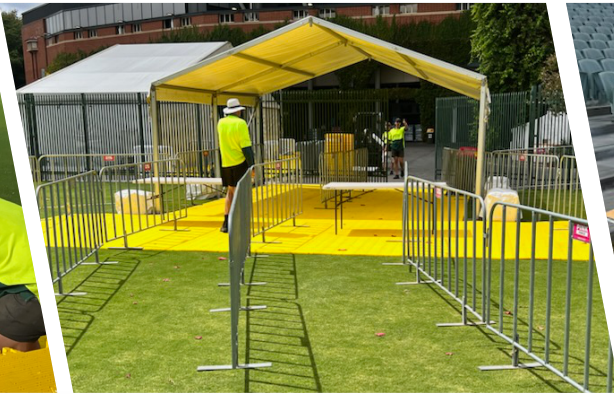

Adelaide Oval
Ed Sheeran Concert

Coppers Stadium Adelaide