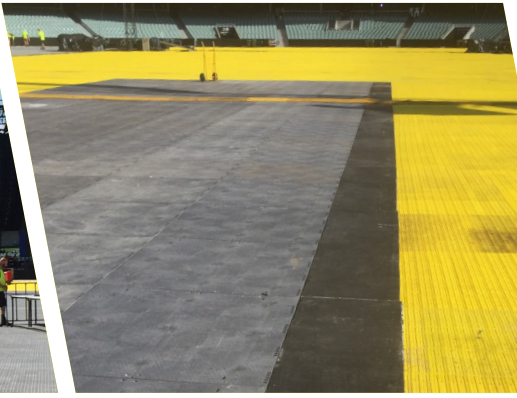

Adelaide Oval Concert