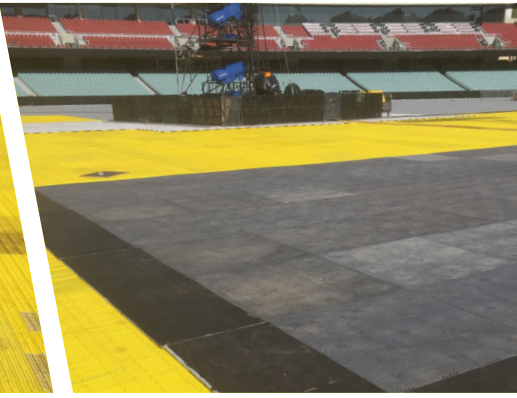

Adelaide Oval Concert