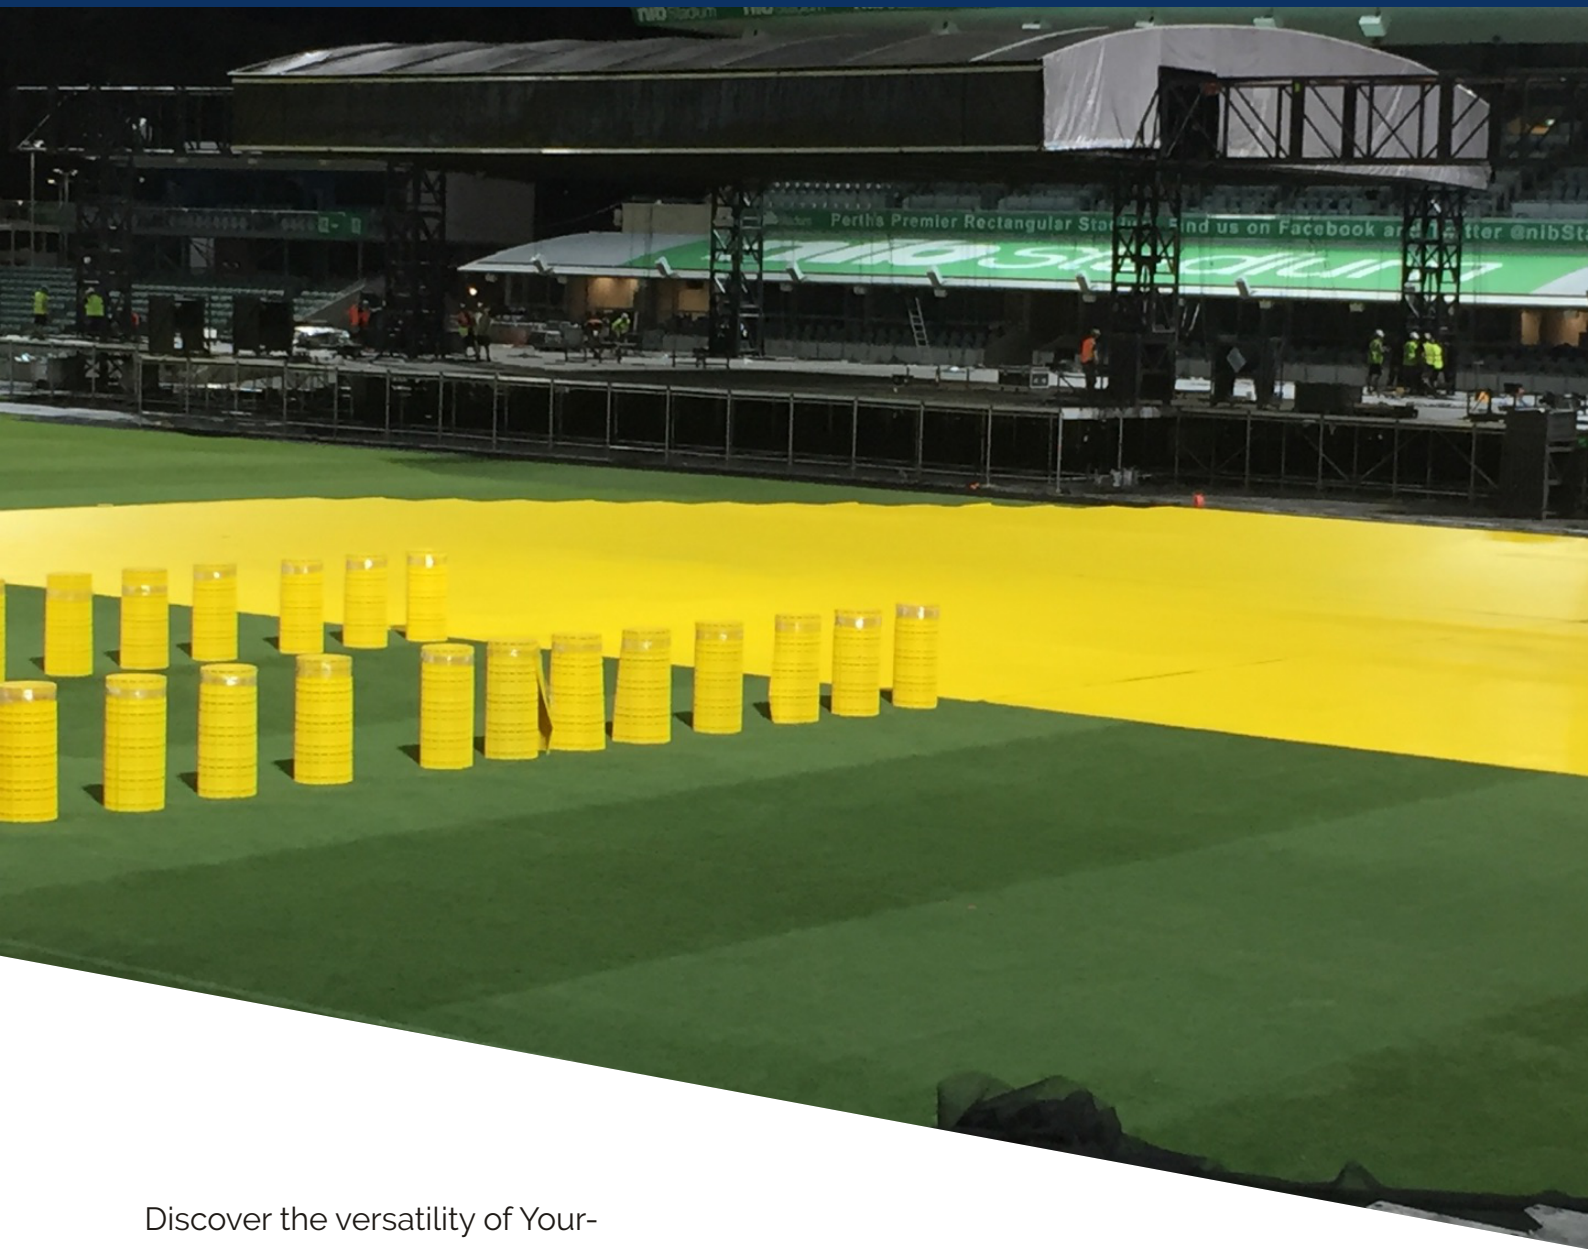

www.advancedtenttechnology.com

Your-Floor[®] **Pedestrian**

Discover the versatility of Your-Floor® Pedestrian, the ideal waterproof flooring solution for outdoor adventures, whether you're camping, caravanning in the wilderness, relaxing on the grass, or soaking up the sun at the beach. This durable, easy-to-clean portable flooring features user-friendly interlocking tiles, making it a breeze to set up and pack away. Additionally, Your-Floor® Pedestrian is the perfect companion for your home workshop, offering a practical and portable flooring option that suits your needs.

LIGHT, WATER AND AIR CIRCULATION

Natural Grass Surface

USES

-  Caravan
-  Camping
-  Annex
-  Public Shower
-  Home
-  Market
-  Garage
-  Workshop
-  Shed
-  Garden
-  Pathway
-  Marquee
-  Exhibitions
-  Hospitality
-  Party
-  Boat
-  Fishing
-  Sports

FEATURES

-  Cover any surface
-  Light weight
-  Rolls up
-  Fits in boot
-  Hose off to clean
-  UV protected
-  3 years warranty
-  5 years UV warranty
-  No limit to size, just keep adding

COLOURS AVAILABLE