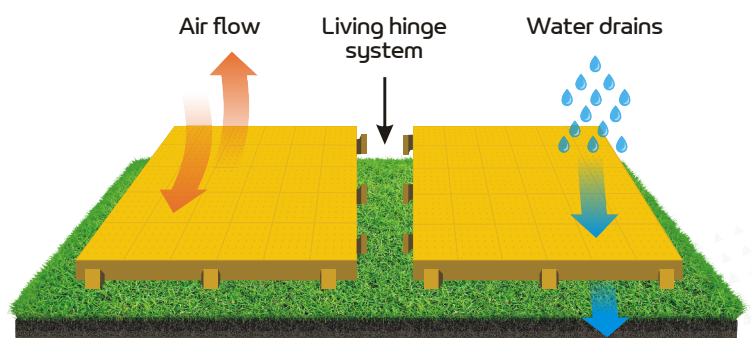

www.advancedtenttechnology.com

Your-Floor[®] **Pedestrian**

Discover the versatility of Your-Floor® Pedestrian, the ideal waterproof flooring solution for outdoor adventures, whether you're camping, caravanning in the wilderness, relaxing on the grass, or soaking up the sun at the beach. This durable, easy-to-clean portable flooring features user-friendly interlocking tiles, making it a breeze to set up and pack away. Additionally, Your-Floor® Pedestrian is the perfect companion for your home workshop, offering a practical and portable flooring option that suits your needs.

LIGHT, WATER AND AIR CIRCULATION

Natural Grass Surface

USES

-  Caravan
-  Camping
-  Annex
-  Public Shower
-  Home
-  Market
-  Garage
-  Workshop
-  Shed
-  Garden
-  Pathway
-  Marquee
-  Exhibitions
-  Hospitality
-  Party
-  Boat
-  Fishing
-  Sports

FEATURES

-  Cover any surface
-  Light weight
-  Rolls up
-  Fits in boot
-  Hose off to clean
-  UV protected
-  3 years warranty
-  5 years UV warranty
-  No limit to size, just keep adding

COLOURS AVAILABLE