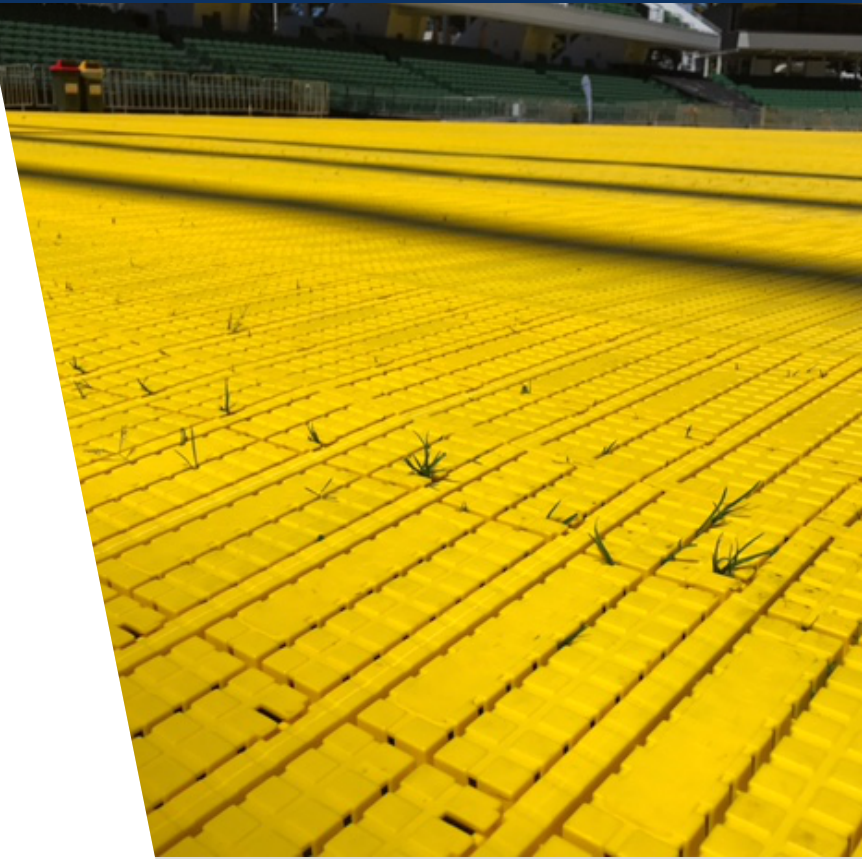

www.advancedtenttechnology.com

Your-Floor[®] **Pedestrian**

Discover the versatility of Your-Floor® Pedestrian, the ideal waterproof flooring solution for outdoor adventures, whether you're camping, caravanning in the wilderness, relaxing on the grass, or soaking up the sun at the beach. This durable, easy-to-clean portable flooring features user-friendly interlocking tiles, making it a breeze to set up and pack away. Additionally, Your-Floor® Pedestrian is the perfect companion for your home workshop, offering a practical and portable flooring option that suits your needs.

LIGHT, WATER AND AIR CIRCULATION

Natural Grass Surface

USES

-  Caravan
-  Camping
-  Annex
-  Public Shower
-  Home
-  Market
-  Garage
-  Workshop
-  Shed
-  Garden
-  Pathway
-  Marquee
-  Exhibitions
-  Hospitality
-  Party
-  Boat
-  Fishing
-  Sports

FEATURES

-  Cover any surface
-  Light weight
-  Rolls up
-  Fits in boot
-  Hose off to clean
-  UV protected
-  3 years warranty
-  5 years UV warranty
-  No limit to size, just keep adding

COLOURS AVAILABLE