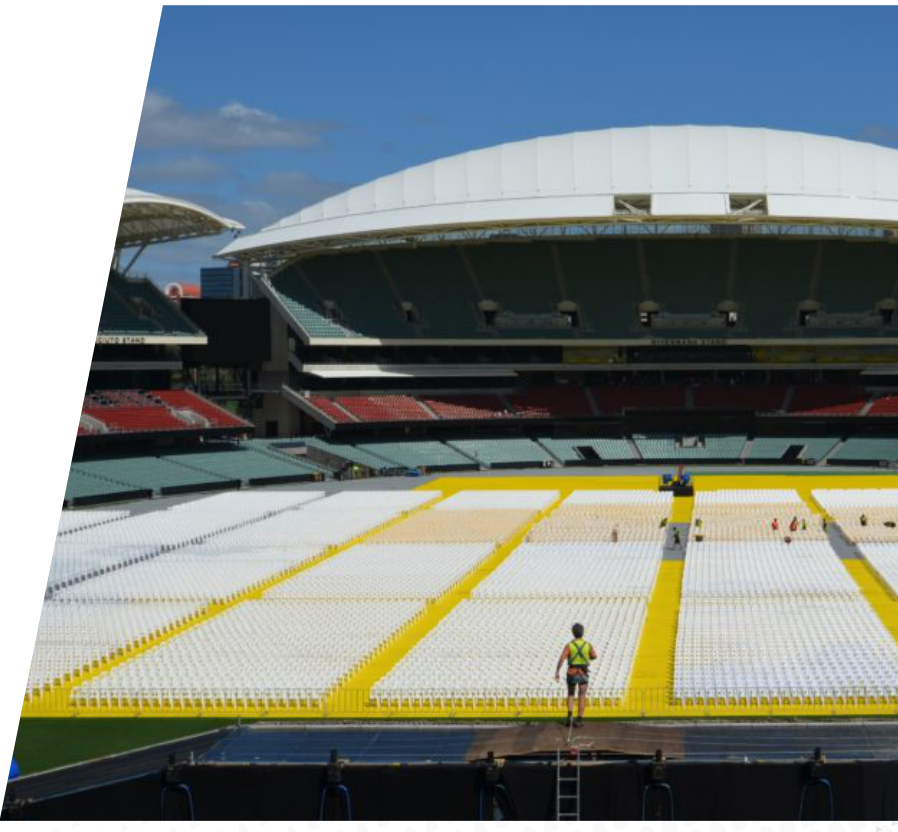

INDUSTRIES

- Home
- Clubs
- Markets
- Weekender
- On site van
- Party Hire
- Exhibitions