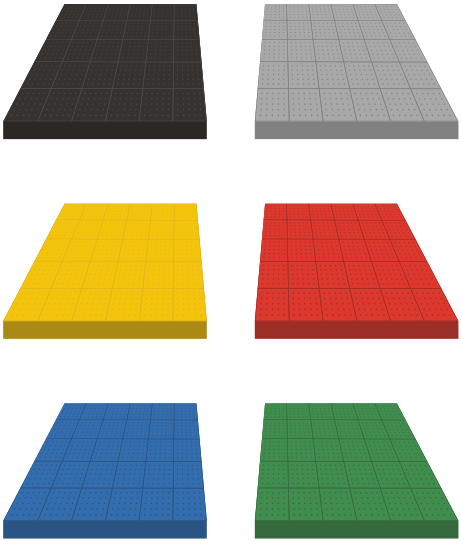

COLOURS AVAILABLE